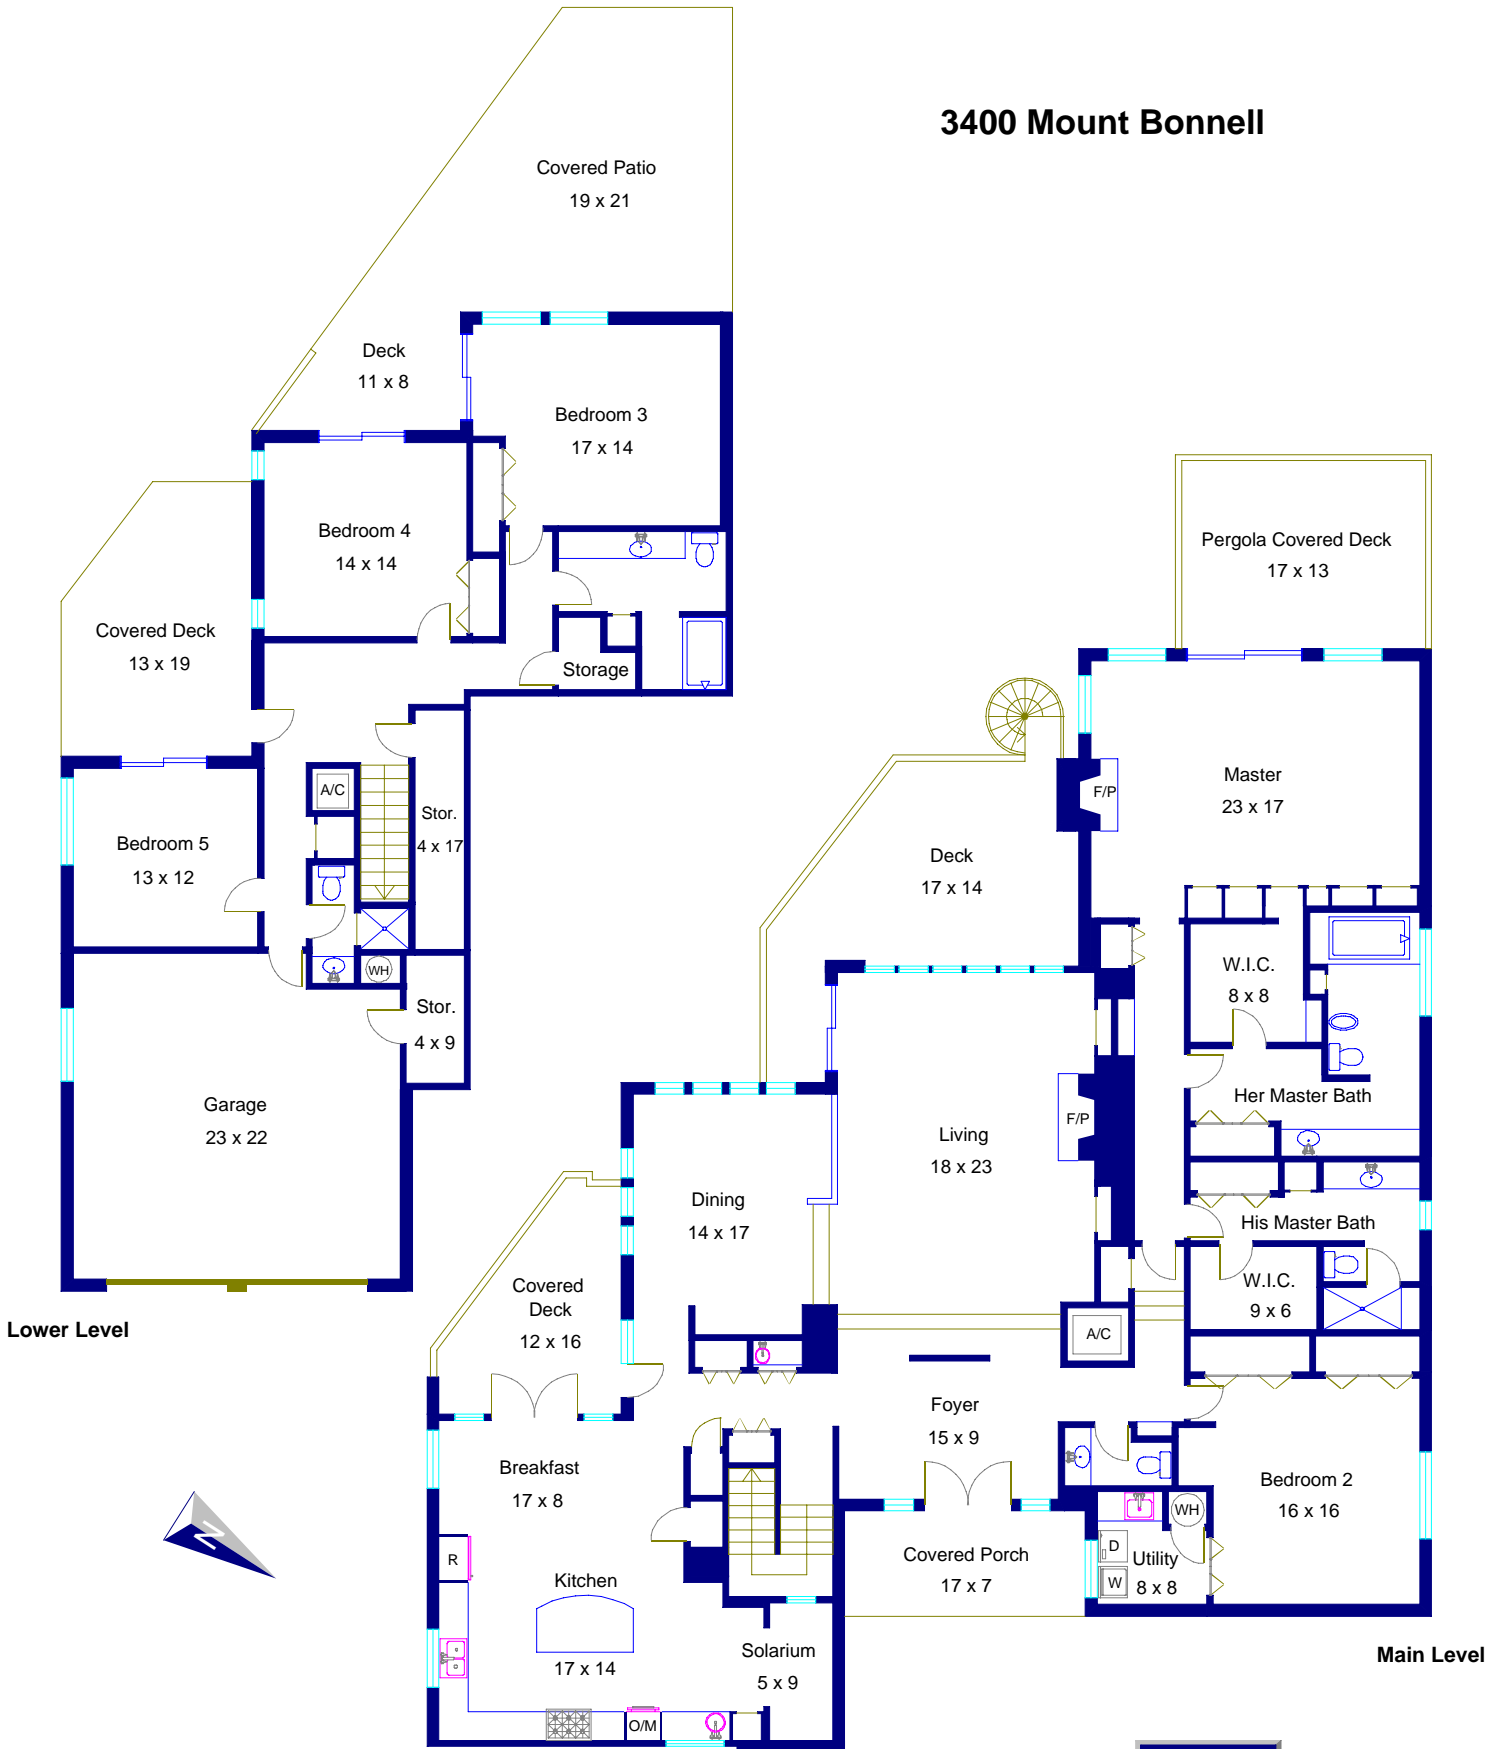

3400 Mount Bonnell

Note: This floor plan is an artistic rendering only. All dimensions are approximate. Floor Plan Graphics and Boyd & Boyd Properties make no representation or warranty as to this rendering's accuracy and no measurements or dimensions should be relied upon without independent verification.

Marketed by Barbara Boyd, Boyd & Boyd Properties, 512.306.9966 or 512.917.3333, Boyd2.com
 Floor plan created by Floor Plan Graphics, 512.454.0383, FloorPlanGraphics.com